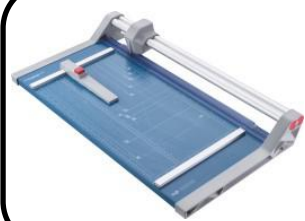

Easy Supply Loading

- Easy to load self-threading cartridge makes changing film simple.
- Pouch-Less Lamination! Never load a pouch again.

GBC Ultima 35EZ 12" Desktop Roll Laminator

Education Price
\$825.00

Perfect for day cares, churches, and small offices. The Ultima 35EZ delivers high-quality results every time. EZ Load roll film ensures error-free film loading every time.

The innovative design greatly reduces film loading time and prevents the user from loading the film upside down, thus eliminating costly service calls.

- Less than 1 minute warm up time

LAMINATION ACCESSORIES

Laminating Workstation

Simple, functional and economical laminator stand on casters. **\$239.00**

Fully enclosed, self sharpening cutting blade. Cuts in either direction. Great for trimming laminated pieces
28 1/4" **\$289.00**
20" **\$219.00**